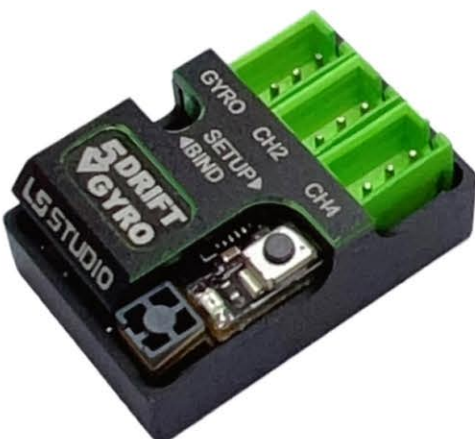

NOTES:

**OMG OMG-MR-20CF**

TESTED: NOT YET
TITANIUM GEAR
1.5MM JST CONNECTOR

NOTES:

REFLEX RACING HARDCASE LIPO

TESTED: YES
7.6V 340MAH 2S (60C)
2MM BULLET PLUGS INCLUDED

NOTES:
 The first ever micro hardcase lipo!
 2mm bullet plugs included, charge lead
 available seperately (RRE013)

NOTES:

PN RACING 385MAH

TESTED: NOT YET
7.4V 385MAH 2S (70C)
JST-PH PLUG

NOTES:

DASMIKRO ANTENNALESS RX

TESTED: YES
AVAILABLE FOR MOST TX
J1.5MM JST PLUG

NOTES:
 Various models available for Futaba T-FHSS, Flysky NB4, Sanwa, etc

DASMIKRO 1/28 MOSQUITO RX

TESTED: NOT YET
AVAILABLE FOR MOST TX
J1.5MM JST PLUG

NOTES:
 Various models available for Futaba T-FHSS, Flysky NB4, Sanwa, etc

MXO-RACING RXC42 SERIES RX

TESTED: YES
AVAILABLE FOR MOST TX
1.5MM JST PLUG

NOTES:
 Various models available for Futaba SFHSS, Sanwa, Ko Propo ASF, DSMX/2 Flysky NB4, FLYSKY AFHDS-2A, Flysky/AFHDS 1A

GT55 RACING 4CH NANO RX

TESTED: NOT YET
INTEGRATED GYRO
JST-PH PLUG

NOTES:
 Various versions available, Sanwa version available in different colours
 Available from GT55 Racing