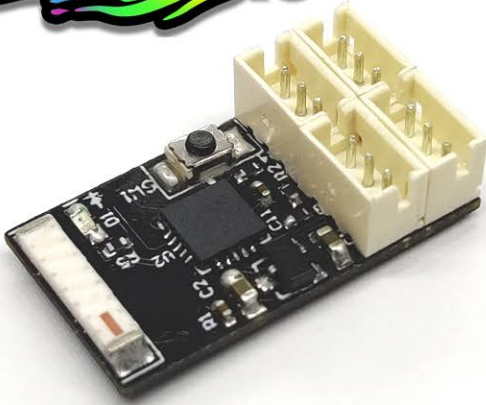

NOTES:

**OMG OMG-MR-20CF**

TESTED: NOT YET
TITANIUM GEAR
1.5MM JST CONNECTOR

NOTES:

REFLEX RACING HARDCASE LIPO

TESTED: YES
7.6V 340MAH 2S (60C)
2MM BULLET PLUGS INCLUDED

NOTES:
 The first ever micro hardcase lipo!
 2mm bullet plugs included, charge lead
 available seperately (RRE013)

TURNIGY NANO TECH 300MAH

TESTED: YES
7.4V 300MAH 2S (35C)
JST PLUG & BALANCE PLUG

NOTES:
 Narrower than battery housing, use foam
 pads either side of battery

FANTOM MINI-MAX PRO

TESTED: NOT YET
7.4V 360MAH 2S (60C)
JST-PH PLUG

NOTES:

PN RACING 385MAH

TESTED: NOT YET
7.4V 385MAH 2S (70C)
JST-PH PLUG

NOTES:

DASMIKRO ANTENNALESS RX

TESTED: YES
AVAILABLE FOR MOST TX
J1.5MM JST PLUG

NOTES:
 Various models available for Futaba T-FHSS, Flysky NB4, Sanwa, etc