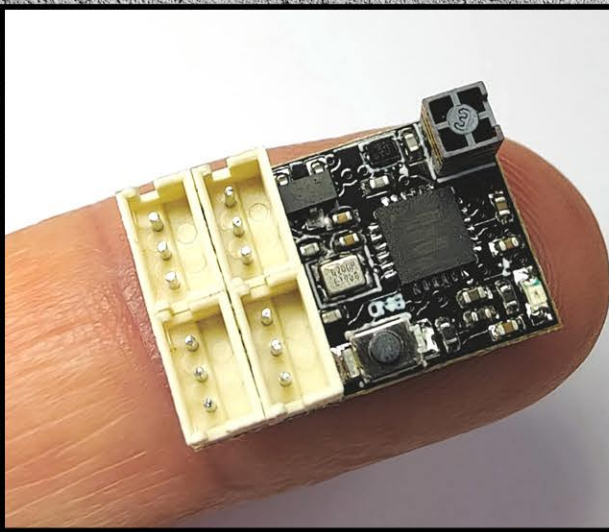

NOTES:

PN RACING 385MAH

TESTED: NOT YET
7.4V 385MAH 2S (70C)
JST-PH PLUG

NOTES:

DASMIKRO ANTENNALESS RX

TESTED: YES
AVAILABLE FOR MOST TX
J1.5MM JST PLUG

NOTES:
 Various models available for Futaba T-FHSS, Flysky NB4, Sanwa, etc

DASMIKRO 1/28 MOSQUITO RX

TESTED: NOT YET
AVAILABLE FOR MOST TX
J1.5MM JST PLUG

NOTES:
 Various models available for Futaba T-FHSS, Flysky NB4, Sanwa, etc

MXO-RACING RXC42 SERIES RX

TESTED: YES
AVAILABLE FOR MOST TX
1.5MM JST PLUG