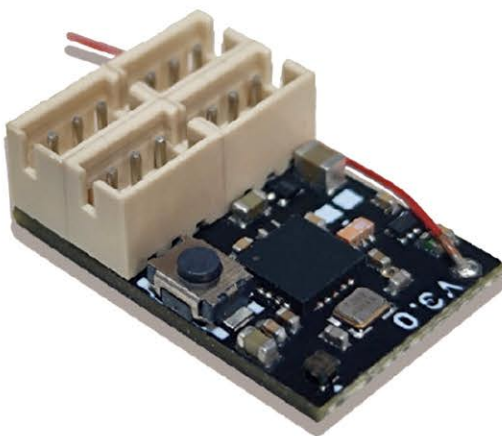

NOTES:

PN RACING 385MAH

TESTED: NOT YET
7.4V 385MAH 2S (70C)
JST-PH PLUG

NOTES:

DASMIKRO ANTENNALESS RX

TESTED: YES
AVAILABLE FOR MOST TX
J1.5MM JST PLUG

NOTES:
 Various models available for Futaba T-FHSS, Flysky NB4, Sanwa, etc

DASMIKRO 1/28 MOSQUITO RX

TESTED: NOT YET
AVAILABLE FOR MOST TX
J1.5MM JST PLUG

NOTES:
 Various models available for Futaba T-FHSS, Flysky NB4, Sanwa, etc

MXO-RACING RXC42 SERIES RX

TESTED: YES
AVAILABLE FOR MOST TX
1.5MM JST PLUG